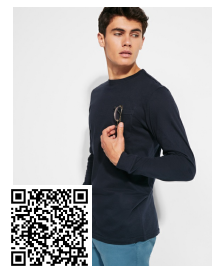

POINTER CA1204

DESCRIPTION

Long-sleeve t-shirt in tubular fabric with 4-layer crew neck and 1x1 ribbed cuffs. Reinforced covered seams in collar and shoulders.

COMPOSITION

100% cotton, single jersey, 165 gsm. Heather grey 58: 85% cotton / 15% viscose.

PRINTING TECHNIQUES AVAILABLE

Heat transfer printing

Handling

RELATED MODELS

EXTREME CA1217

EXTREME WOMAN CA1218

SHIBA CA1219