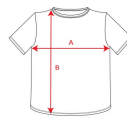

POINTER CA1204

DESCRIPTION

Long-sleeve t-shirt in tubular fabric with 4-layer crew neck and 1x1 ribbed cuffs. Reinforced covered seams in collar and shoulders.

COMPOSITION

100% cotton, single jersey, 165 gsm. Heather grey 58: 85% cotton / 15% viscose.

REMARKS

*4XL available in navy 55. *Removable label.

SIZES

Adults.: XS · S · M · L · XL · 2XL · 3XL · 4XL / :

SCHEME

QUANTITIES

Adults:

Box	Pack
50 un.	1 un.

COLORS

SIZES

Adults:	XS	S	M	L	XL	2XL	3XL	4XL
WIDTH (A)	46cm	48cm	50cm	54cm	58cm	62cm	66cm	70cm
LONG (B)	66cm	70cm	72cm	74cm	76cm	78cm	80cm	82cm

*[Measured from the edge 1 cm below the sleeves / Measured from the highest point of the shoulder to the end of the garment]